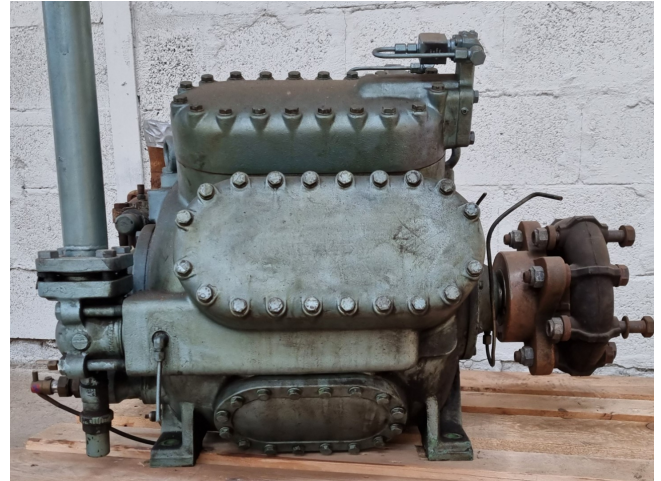

## Grasso RC 86

### Specifications

Marca	Grasso
Tipo	RC 86
Refrigerante	Freon
Refrigerant type	R22
kW at +10°C/+40°C	373,9
kW at 0°C/+40°C	255,6
kW at -5°C/+40°C	207,3
kW at -10°C/+40°C	165,6
kW at -20°C/+40°C	99,4
kW at -30°C/+40°C	52,8
Control de capacidad	✓
m3 / h	314,6
Tamaños	800x210x490 (LxWxH)
Stock	2

#### Used Grasso RC 86

Used reciprocating compressor Grasso RC 86. 314,6 m3/h // 1800 RPM // capacity control.

\*Why choose for HOSBV? Were not only the largest used refrigeration specialist in Europe, but also, we deliver all equipment including an extensive test, warranty and industrial cleaning.